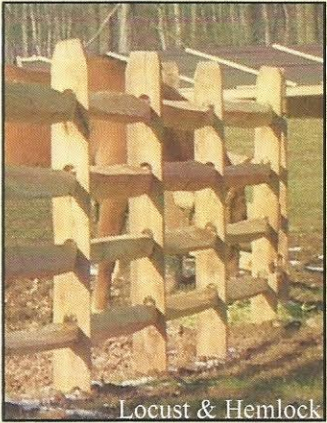

RUSTIC SPLIT RAIL FENCE

Locust & Hemlock

3 Rail Residential Fence

Locust & Hemlock

3 Rail Residential Fence

Locust & Hemlock

3 Rail Horse Fence

Locust & Hemlock

4 Rail Horse Fence

Locust & Hemlock

4 Rail Horse Fence

2" x 4" x 48" Green & Black Riverdale vinyl coated wire, 14 ga. Wire before coating

Locust & Hemlock

2 Rail Goat Fence With Wire

2 Rail Gate w / wire

Hemlock Rails