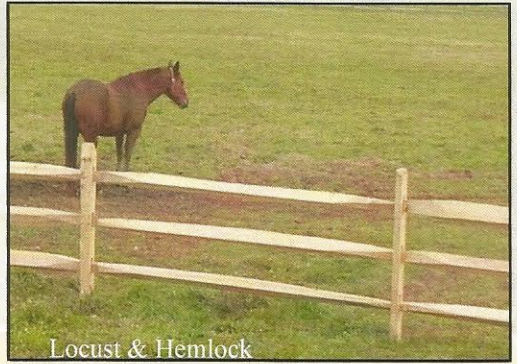

RUSTIC SPLIT RAIL FENCE

Locust & Hemlock

3 Rail Residential Fence

Locust & Hemlock

3 Rail Residential Fence

Locust & Hemlock

3 Rail Horse Fence

Locust & Hemlock

4 Rail Horse Fence

Locust & Hemlock

4 Rail Horse Fence

2" x 4" x 48" Green & Black Riverdale vinyl coated wire, 14 ga. Wire before coating

Locust & Hemlock

2 Rail Goat Fence With Wire

2 Rail Gate w / wire

Hemlock Rails