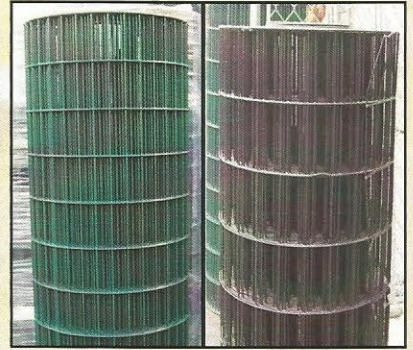

RUSTIC SPLIT RAIL FENCE

Locust & Hemlock

3 Rail Residential Fence

Locust & Hemlock

3 Rail Residential Fence

Locust & Hemlock

3 Rail Horse Fence

Locust & Hemlock

4 Rail Horse Fence

Locust & Hemlock

4 Rail Horse Fence

2" x 4" x 48" Green & Black Riverdale vinyl coated wire, 14 ga. Wire before coating

Locust & Hemlock

2 Rail Goat Fence With Wire

2 Rail Gate w / wire

Hemlock Rails