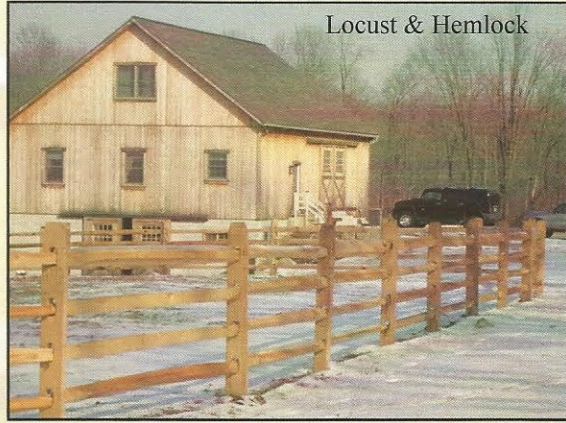

RUSTIC SPLIT RAIL FENCE

Locust & Hemlock

3 Rail Residential Fence

Locust & Hemlock

3 Rail Residential Fence

Locust & Hemlock

3 Rail Horse Fence

Locust & Hemlock

4 Rail Horse Fence

Locust & Hemlock

4 Rail Horse Fence

2" x 4" x 48" Green & Black Riverdale vinyl coated wire, 14 ga. Wire before coating

Locust & Hemlock

2 Rail Goat Fence With Wire

2 Rail Gate w / wire

Hemlock Rails