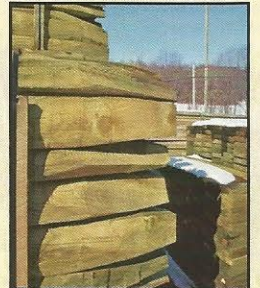

Treated Rails

Phone: (610) 273-3300