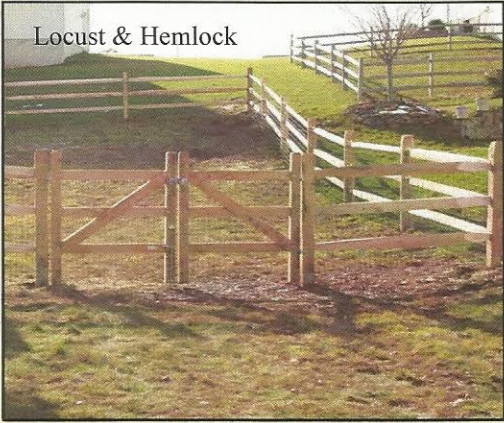

RUSTIC SPLIT RAIL FENCE

Locust & Hemlock

3 Rail Residential Fence

Locust & Hemlock

3 Rail Residential Fence

Locust & Hemlock

3 Rail Horse Fence

Locust & Hemlock

4 Rail Horse Fence

Locust & Hemlock

4 Rail Horse Fence

2" x 4" x 48" Green & Black Riverdale vinyl coated wire, 14 ga. Wire before coating

Locust & Hemlock

2 Rail Goat Fence With Wire

2 Rail Gate w / wire

Hemlock Rails