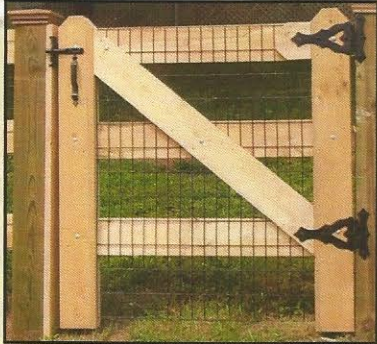

# NAIL ON POST & BOARD & SLIP BOARD

4 Board round treated post 1"x 6"x 16' Hemlock board, w/ faceboard and cap.

Cross-buck fence painted black

2 Board

3 board with square posts & red cedar caps

Gate hardware

Available with round posts or square posts, pressure treated, or locust. 2, 3, & 4 board. Custom gates to match the fence, available in 3, 4, 5, 6, 7, or if you need a custom width or style.

**Phone: (610) 273-3300**