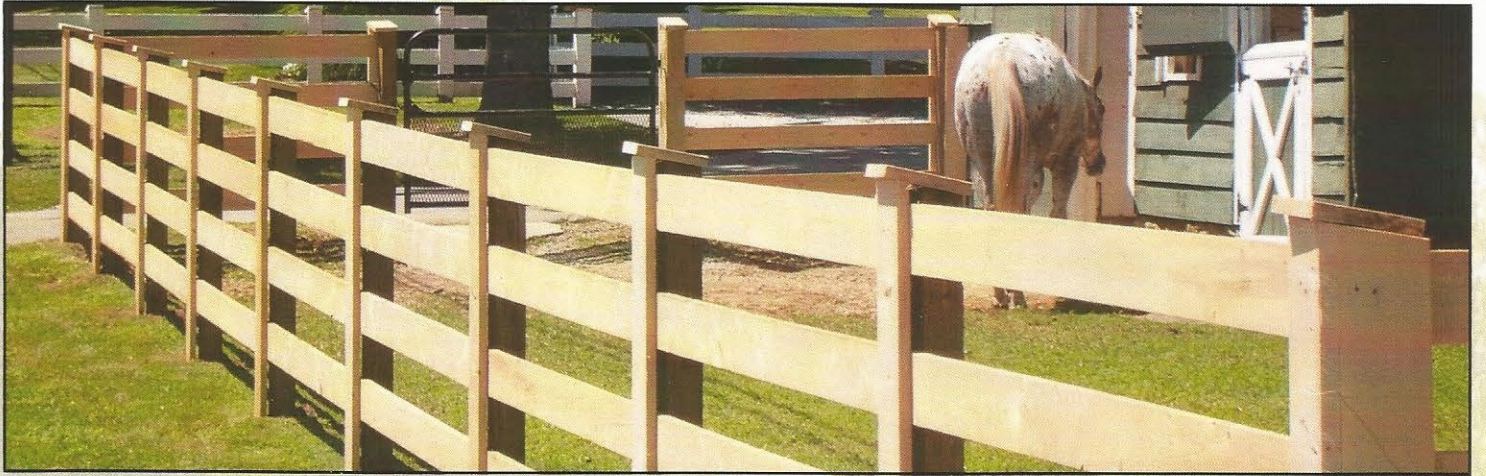

# NAIL ON POST & BOARD & SLIP BOARD

4 Board round treated post 1"x 6"x 16' Hemlock board, w/ faceboard and cap.

Cross-buck fence painted black

2 Board

3 board with square posts & red cedar caps

Gate hardware

Available with round posts or square posts, pressure treated, or locust. 2, 3, & 4 board. Custom gates to match the fence, available in 3, 4, 5, 6, 7, or if you need a custom width or style.

**Phone: (610) 273-3300**